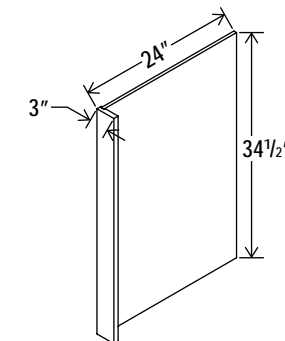

Dishwasher Return Panel

Item Code	L
DWR3	34 1/2