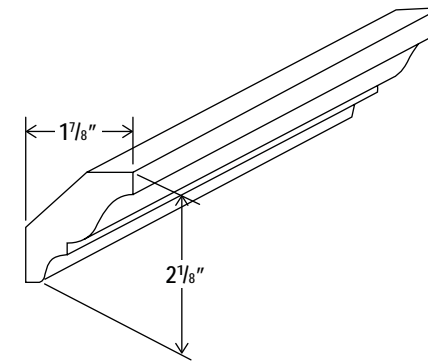

Accessories & Mouldings

Crown Moulding

Item	L
CM8	96