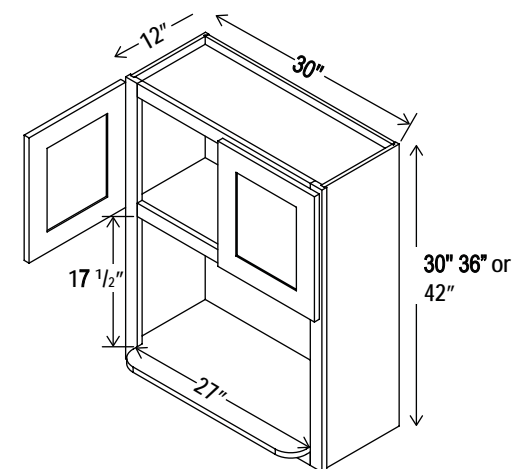

### Microwave Wall Cabinet

30"W

Item Code		W	H	D
M03030	Cabinet	30	30	12
	Door	14 3/4	9 1/4	3/4
M03036	Cabinet	30	36	12
	Door	14 3/4	15 1/4	3/4
M03042	Cabinet	30	42	12
	Door	14 3/4	21 1/4	3/4

Opening Dimensions: 27 W x 17 3/4 H