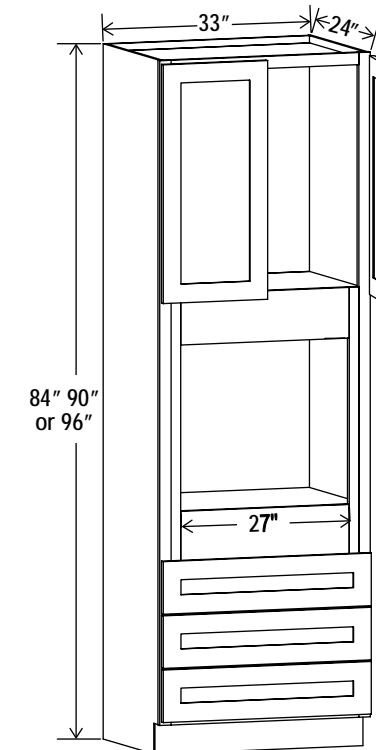

Two doors
One large open shelf
Three bottom drawers
Note: Drawers may be removed to accommodate double ovens.

Oven Pantry

Item Code		W	H	D
0338424	Cabinet	33	84	24
	Door	16 1/4	17	3/4
	Drawer	32 1/2	7 3/4	3/4
Opening Dimensions: 27 W x 24 3/8 H				
0339024	Cabinet	33	90	24
	Door	16 1/4	23	3/4
	Drawer	32 1/2	7 3/4	3/4
Opening Dimensions: 27 W x 24 3/8 H				
0339624	Cabinet	33	96	24
	Door	16 1/4	29	3/4
	Drawer	32 1/2	7 3/4	3/4
Opening Dimensions: 27 W x 24 3/8 H				

*Asterisk indicates not available in all cabinet lines