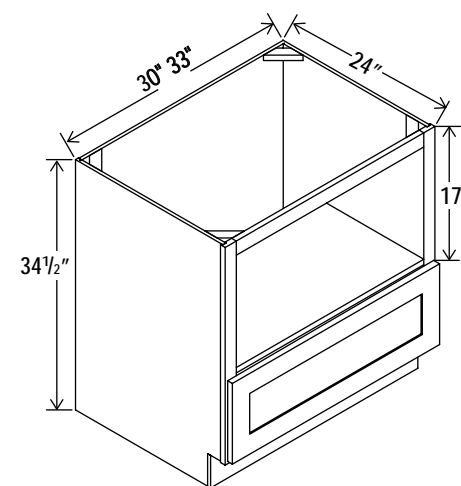

### Microwave Base Cabinet

Item Code		W	H	D
<b>MB30</b>	Cabinet	30	34 1/2	24
	Drawer	29 1/2	10 1/2	3/4
Opening Dimensions: 27"W x 17"H				
<b>MB33</b>	Cabinet	33	34 1/2	24
	Drawer	32 1/2	10 1/2	3/4
Opening Dimensions: 30"W x 17"H				