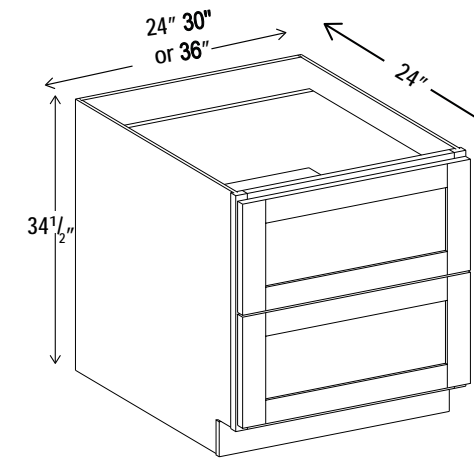

Base Cabinet Single Door

Item Code		W	H	D
B12	Cabinet	12	34 1/2	24
	Door	11 1/2	22 1/2	3/4
	Drawer	11 1/2	6 1/4	3/4
B15	Cabinet	15	34 1/2	24
	Door	14 1/2	22 1/2	3/4
	Drawer	14 1/2	6 1/4	3/4
B18	Cabinet	18	34 1/2	24
	Door	17 1/2	22 1/2	3/4
	Drawer	17 1/2	6 1/4	3/4
B21	Cabinet	21	34 1/2	24
	Door	20 1/2	22 1/2	3/4
	Drawer	20 1/2	6 1/4	3/4

Two Drawer Base

Item Code		W	H	D
2DB24*	Cabinet	24	34 1/2	24
	Top Drawer	23 1/4	14 3/8	3/4
	Bottom Drawer	23 1/4	14 /38	3/4
2DB30*	Cabinet	30	34 1/2	24
	Top Drawer	29 1/2	14 3/8	3/4
	Bottom Drawer	29 1/2	14 /38	3/4
2DB36*	Cabinet	36	34 1/2	24
	Top Drawer	35 1/2	14 3/8	3/4
	Bottom Drawer	35 1/2	14 /38	3/4

Base Cabinet Double Doors

Item Code		W	H	D
B24	Cabinet	24	34 1/2	24
	Door	11 3/4	22 1/2	3/4
	Drawer	23 1/2	6 1/4	3/4
B27	Cabinet	27	34 1/2	24
	Door	13 1/4	22 1/2	3/4
	Drawer	26 1/2	6 1/4	3/4

Drawer Base

Item Code		W	H	D
3DB12	Cabinet	12	34 1/2	24
	Top Drawer	11 1/2	6 1/4	3/4
	Bottom Drawer	11 1/2	11 1/8	3/4
3DB15	Cabinet	15	34 1/2	24
	Top Drawer	14 1/2	6 1/4	3/4
	Bottom Drawer	14 1/2	11 1/8	3/4
3DB18	Cabinet	18	34 1/2	24
	Top Drawer	17 1/2	6 1/4	3/4
	Bottom Drawer	17 1/2	11 1/8	3/4
3DB21	Cabinet	21	34 1/2	24
	Top Drawer	20 1/2	6 1/4	3/4
	Bottom Drawer	20 1/2	11 1/8	3/4
3DB24	Cabinet	24	34 1/2	24
	Top Drawer	23 1/2	6 1/4	3/4
	Bottom Drawer	23 1/2	11 1/8	3/4
3DB27*	Cabinet	30	34 1/2	24
	Top Drawer	29 1/2	6 1/4	3/4
	Bottom Drawer	29 1/2	11 1/8	3/4
3DB30	Cabinet	30	34 1/2	24
	Top Drawer	29 1/2	6 1/4	3/4
	Bottom Drawer	29 1/2	11 1/8	3/4
3DB33*	Cabinet	33	34 1/2	24
	Top Drawer	32 1/2	6 1/4	3/4
	Bottom Drawer	32 1/2	11 1/8	3/4
3DB36	Cabinet	36	34 1/2	24
	Top Drawer	35 1/2	6 1/4	3/4
	Bottom Drawer	35 1/2	11 1/8	3/4

Base Cabinet Double Doors