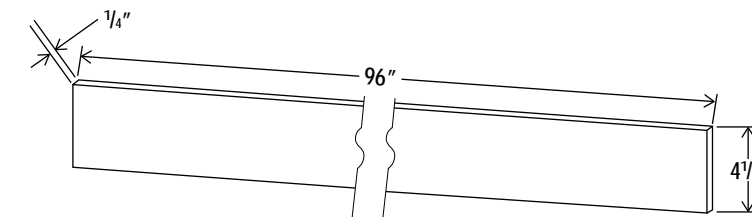

Toe Kick

Item Code	L
TKC	96