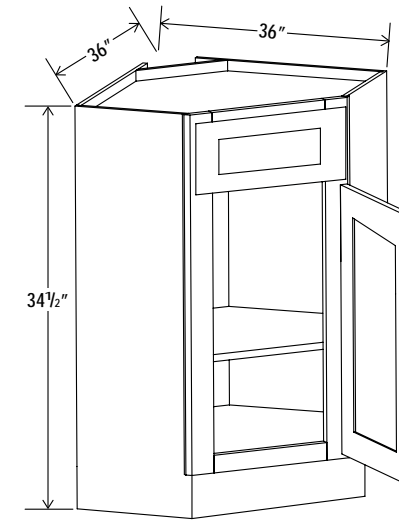

Corner Sink Base Cabinet

Item Code		W	H	D
CSB36	Cabinet	36	34 1/2	24
	Door	15 1/4	22 1/4	3/4
	Drawer	15 1/4	6 1/4	3/4

One dummy drawer

Sink Base

Item Code		W	H	D
SB30	Cabinet	30	34 1/2	24
	Door	14 3/4	22 1/2	3/4
	Drawer	14 3/4	6 1/4	3/4
SB33	Cabinet	33	34 1/2	24
	Door	16 1/4	22 1/2	3/4
	Drawer	16 1/4	6 1/4	3/4
SB36	Cabinet	36	34 1/2	24
	Door	17 3/4	22 1/2	3/4
	Drawer	17 3/4	6 1/4	3/4
SB42	Cabinet	42	34 1/2	24
	Door	20 3/4	22 1/2	3/4
	Drawer	20 3/4	6 1/4	3/4