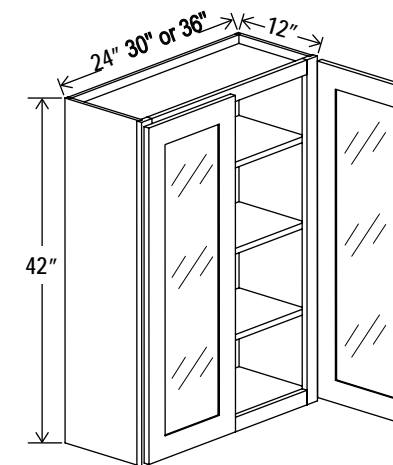

Clear glass included

Wall Cabinet Double Glass Doors

Item Code		W	H	D
W2436GD	Cabinet	24	36	12
	Door	11 3/4	35	3/4
W3036GD	Cabinet	30	36	12
	Door	14 3/4	35	3/4
W3636GD*	Cabinet	36	36	12
	Door	17 3/4	35	3/4