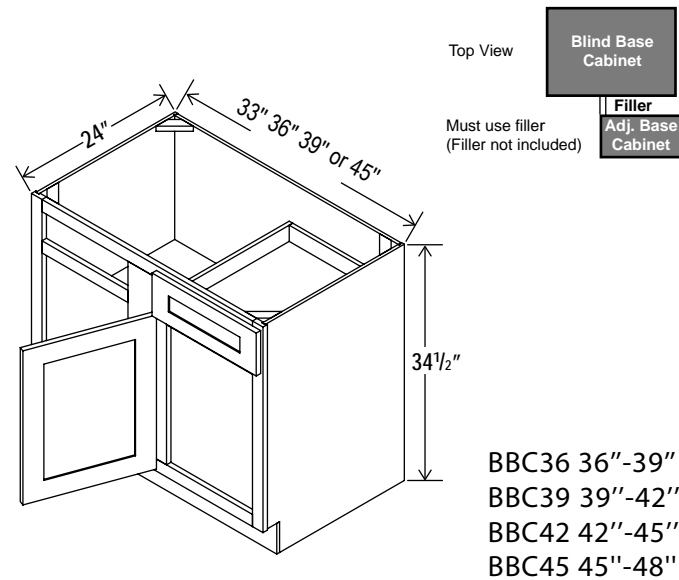

Blind Corner Base Cabinet

Item Code		W	H	D
BBC36	Cabinet	33	34 1/2	24
	Door	11 1/2	22 1/2	3/4
	Drawer	11 1/2	6 1/4	3/4
Install range: 36" - 39"				
BBC39	Cabinet	36	34 1/2	24
	Door	11 1/4	22 1/2	3/4
	Drawer	11 1/4	6 1/4	3/4
Install range: 39" - 42"				
BBC42	Cabinet	39	34 1/3	24
	Door	17 1/2	22 1/2	3/4
	Drawer	17 1/2	6 1/4	3/4
Install range: 42" - 45"				
BBC45*	Cabinet	42	34 1/3	24
	Door	17 1/2	22 1/2	3/4
	Drawer	17 1/2	6 1/4	3/4
Install range: 45" - 48"