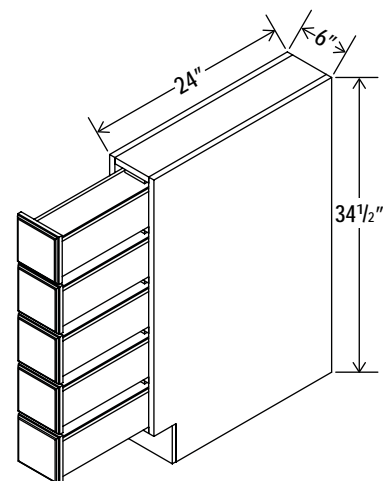

Base Spice Drawer

Item Code		W	H	D
BSDC6	Cabinet	6	34 1/2	24