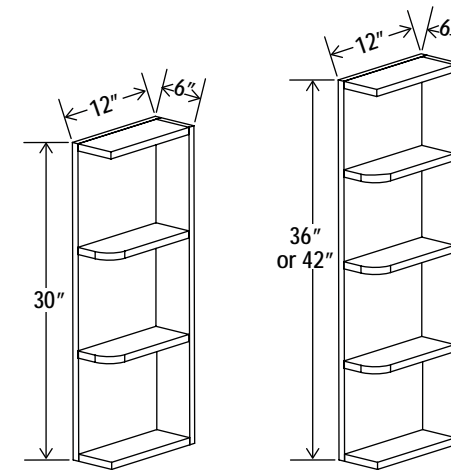

6"W

Open End Shelf

Item Code		W	H	D
OE630	Cabinet	6	30	12
OE636	Cabinet	6	36	12
OE642	Cabinet	6	42	12

Matching color interior

Microwave Wall Cabinet

30"W

Item Code		W	H	D
M03030	Cabinet	30	30	12
	Door	14 3/4	9 1/4	3/4
M03036	Cabinet	30	36	12
	Door	14 3/4	15 1/4	3/4
M03042	Cabinet	30	42	12
	Door	14 3/4	21 1/4	3/4

Opening Dimensions: 27 W x 17 3/4 H