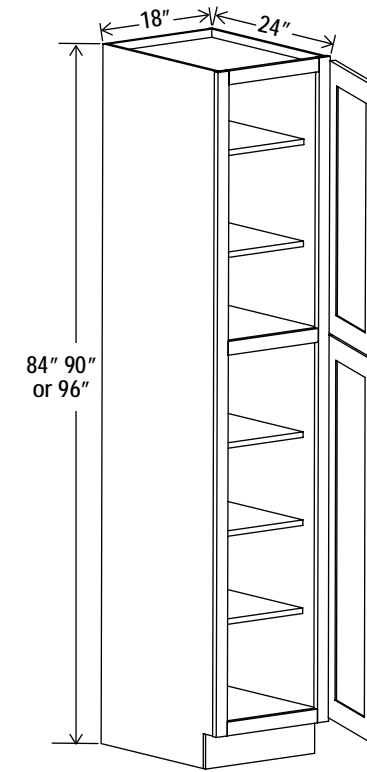

18”H

Utility Pantry

Item Code		W	H	D
U188424	Cabinet	18	84	24
	Top Door	17 1/2	29	3/4
	Bottom Door	17 1/2	49 1/4	3/4
U189024	Cabinet	18	90	24
	Top Door	17 1/2	35	3/4
	Bottom Door	17 1/2	49 1/4	3/4
U189624	Cabinet	18	96	24
	Top Door	17 1/2	41	3/4
	Bottom Door	17 1/2	49 1/4	3/4

Two adjustable top shelves
Three bottom shelves
Note: Roll out shelf kits available

Tall Pantry Cabinets