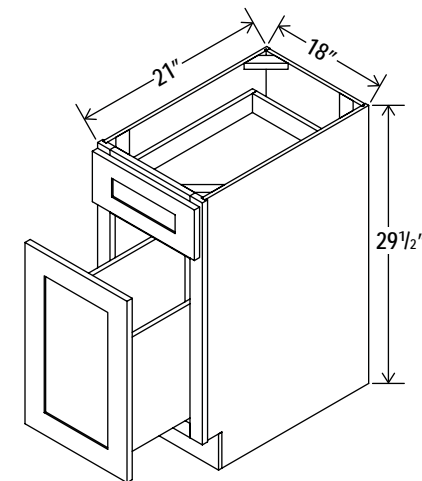

Document File Base Cabinet

Item Code		W	H	D
DFB18	Cabinet	18	29 1/2	22
	Top Drawer	17 1/2	6 9/16	3/4
	Bottom Drawer	17 1/2	17 9/16	3/4