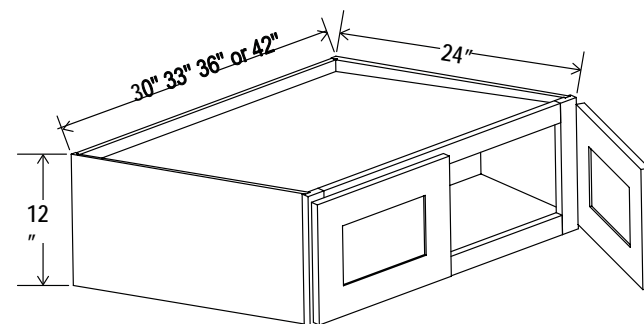

Diagonal Corner Wall Glass Door

27"W

Item Code		W	H	D
DCW2712GD	Cabinet	24	12	15
	Door	15 1/4	11	3/4

Clear glass included

Diagonal Corner Wall Glass Door

24"W

Item Code		W	H	D
DCW2430GD	Cabinet	24	30	12
	Door	15 1/4	29	3/4
DCW2436GD	Cabinet	24	36	12
	Door	15 1/4	35	3/4
DCW2442GD	Cabinet	24	42	12
	Door	15 1/4	41	3/4

Clear glass included

Refrigerator Wall Cabinet

12"H

Item Code		W	H	D
W301224	Cabinet	30	12	24
	Door	14 3/4	11	3/4
W331224	Cabinet	33	12	24
	Door	16 1/4	11	3/4
W361224	Cabinet	36	12	24
	Door	17 3/4	11	3/4
W421224*	Cabinet	42	12	24
	Door	20 3/4	11	3/4

15"H

Refrigerator Wall Cabinet

Item Code		W	H	D
W301524	Cabinet	30	15	24
	Door	14 3/4	14	3/4
W331524	Cabinet	33	15	24
	Door	16 1/4	14	3/4
W361524	Cabinet	36	15	24
	Door	17 3/4	14	3/4
W421524*	Cabinet	42	15	24
	Door	20 3/4	14	3/4

18"H

Refrigerator Wall Cabinet

Item Code		W	H	D
W301824	Cabinet	30	18	24
	Door	14 3/4	17	3/4
W331824	Cabinet	33	18	24
	Door	16 1/4	17	3/4
W361824	Cabinet	36	18	24
	Door	17 3/4	17	3/4
W421824*	Cabinet	42	18	24
	Door	20 3/4	17	3/4

21"H

Refrigerator Wall Cabinet

Item Code		W	H	D
W362124*	Cabinet	36	21	24
	Door	17 3/4	20	3/4
W422124*	Cabinet	42	21	24
	Door	20 3/4	20	3/4

*Asterisk indicates not available in all cabinet lines