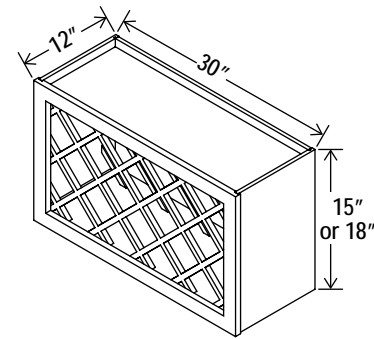

Wine Rack

Item Code		W	H	D
WRC3015	Cabinet	30	15	12
WRC3018	Cabinet	30	18	12

Can install vertically or horizontally

30"W

15"H