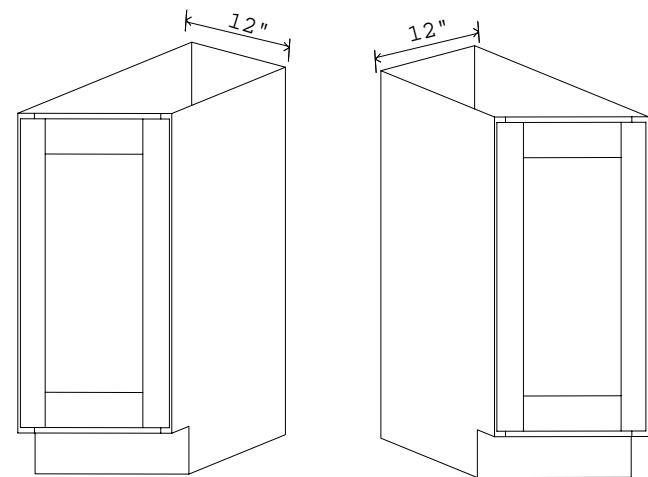

Base End Cabinet

Item Code		W	H	D
BEC12L	Cabinet	12	34 1/2	24
	Door	14 1/2	29	3/4
BEC12R	Cabinet	12	34 1/2	24
	Door	14 1/2	29	3/4