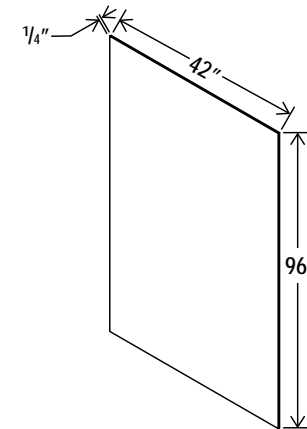

Finish Plywood Panel

Item Code	L
FPV4296	96