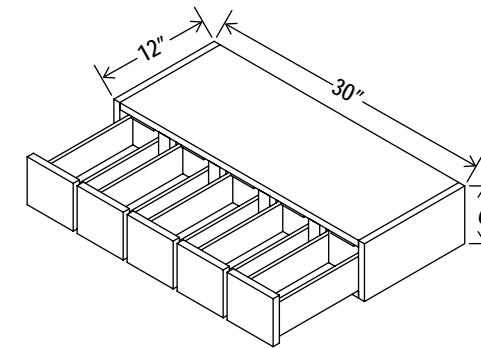

5 drawers

Wall Spice Drawer

Item Code		W	H	D
WSD630	Cabinet	30	6	12