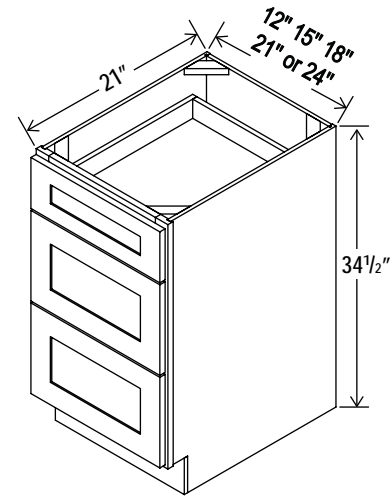

Vanity Drawer Base Cabinet

Item Code		W	H	D
3DVB12	Cabinet	12	34 1/2	21
	Top Drawer	11 1/2	6 1/4	3/4
	Bottom Drawer	11 1/2	11 1/8	3/4
3DVB15	Cabinet	15	34 1/2	21
	Top Drawer	14 1/2	6 1/4	3/4
	Bottom Drawer	14 1/2	11 1/8	3/4
3DVB18	Cabinet	18	34 1/2	21
	Top Drawer	17 1/2	6 1/4	3/4
	Bottom Drawer	17 1/2	11 1/8	3/4
3VDB21*	Cabinet	21	34 1/2	21
	Top Drawer	20 1/2	6 1/4	3/4
	Bottom Drawer	20 1/2	11 1/8	3/4
3VDB24*	Cabinet	24	34 1/2	21
	Top Drawer	23 1/2	6 1/4	3/4
	Bottom Drawer	23 1/2	11 1/8	3/4