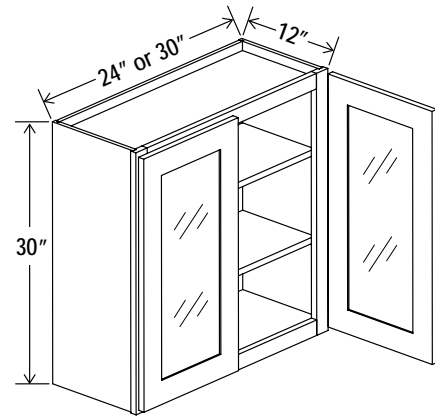

Wall Cabinet Double Glass Doors

Item Code		W	H	D
W2430GD	Cabinet	24	30	12
	Door	11 3/4	29	3/4
W3030GD	Cabinet	30	30	12
	Door	14 3/4	29	3/4
W3630GD*	Cabinet	36	30	12
	Door	17 3/4	29	3/4

Clear glass included

30"H

42"H