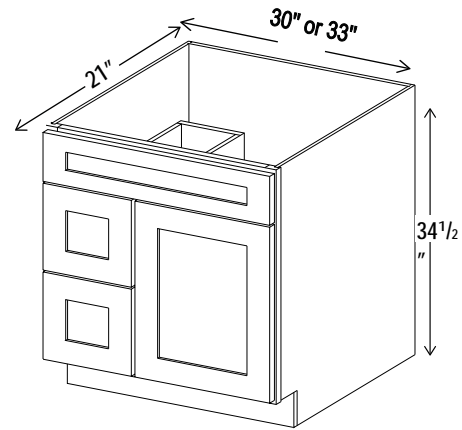

Vanity Combo

Item Code		W	H	D
V30TDL*	Cabinet	30	34 1/2	21
	Door	17 1/2	22 1/2	3/4
	False Drawer	29 1/2	6 1/4	3/4
	Bottom Drawer	11 1/2	11 1/8	3/4
V30TDR*	Cabinet	30	34 1/2	21
	Door	17 1/2	22 1/2	3/4
	False Drawer	29 1/2	6 1/4	3/4
	Bottom Drawer	11 1/2	11 1/8	3/4
V33TDL*	Cabinet	33	34 1/2	21
	Door	20 1/2	22 1/2	3/4
	False Drawer	32 1/2	6 1/4	3/4
	Bottom Drawer	11 1/2	11 1/8	3/4
V33TDR*	Cabinet	33	34 1/2	21
	Door	20 1/2	22 1/2	3/4
	False Drawer	32 1/2	6 1/4	3/4
	Bottom Drawer	11 1/2	11 1/8	3/4

DL: Combo with drawers on left
DR: Combo with drawers on right

Vanity Combo

Item Code		W	H	D
V36TDL	Cabinet	36	34 1/2	21
	Door	11 3/4	22 1/2	3/4
	False Drawer	35 1/2	6 1/4	3/4
	Bottom Drawer	11 1/2	11 1/8	3/4
V36TDR	Cabinet	36	34 1/2	21
	Door	11 3/4	22 1/2	3/4
	False Drawer	35 1/2	6 1/4	3/4
	Bottom Drawer	11 1/2	11 1/8	3/4
V42TDL*	Cabinet	42	34 1/2	21
	Door	14 3/4	22 1/2	3/4
	False Drawer	41 1/2	6 1/4	3/4
	Bottom Drawer	11 1/2	11 1/8	3/4
V42TDR*	Cabinet	42	34 1/2	21
	Door	14 3/4	22 1/2	3/4
	False Drawer	41 1/2	6 1/4	3/4
	Bottom Drawer	11 1/2	11 1/8	3/4