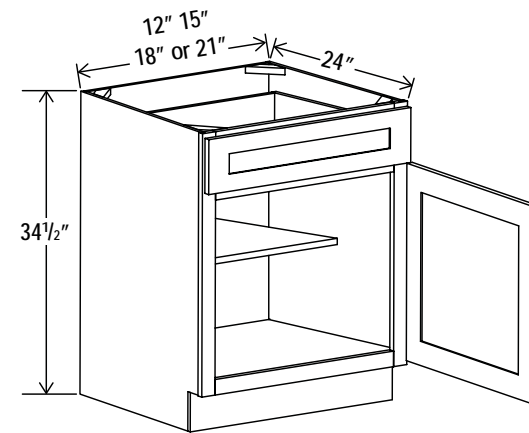

Base Cabinet Single Door

Item Code		W	H	D
B12	Cabinet	12	34 1/2	24
	Door	11 1/2	22 1/2	3/4
	Drawer	11 1/2	6 1/4	3/4
B15	Cabinet	15	34 1/2	24
	Door	14 1/2	22 1/2	3/4
	Drawer	14 1/2	6 1/4	3/4
B18	Cabinet	18	34 1/2	24
	Door	17 1/2	22 1/2	3/4
	Drawer	17 1/2	6 1/4	3/4
B21	Cabinet	21	34 1/2	24
	Door	20 1/2	22 1/2	3/4
	Drawer	20 1/2	6 1/4	3/4

One drawer

Two Drawer Base

Item Code		W	H	D
2DB24*	Cabinet	24	34 1/2	24
	Top Drawer	23 1/4	14 3/8	3/4
	Bottom Drawer	23 1/4	14 /38	3/4
2DB30*	Cabinet	30	34 1/2	24
	Top Drawer	29 1/2	14 3/8	3/4
	Bottom Drawer	29 1/2	14 /38	3/4
2DB36*	Cabinet	36	34 1/2	24
	Top Drawer	35 1/2	14 3/8	3/4
	Bottom Drawer	35 1/2	14 /38	3/4