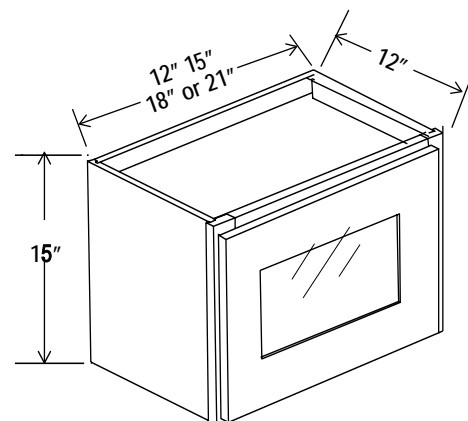

Clear glass included

30"H