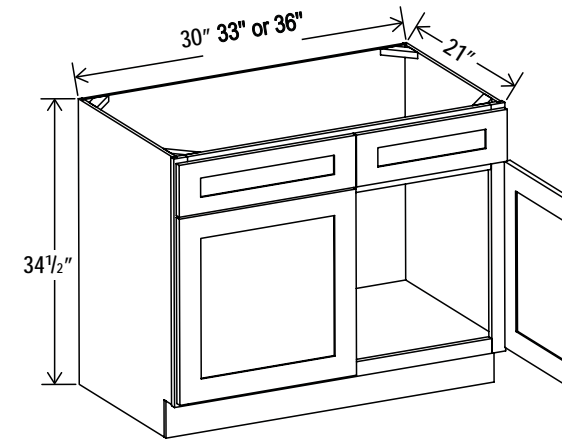

Two dummy drawers