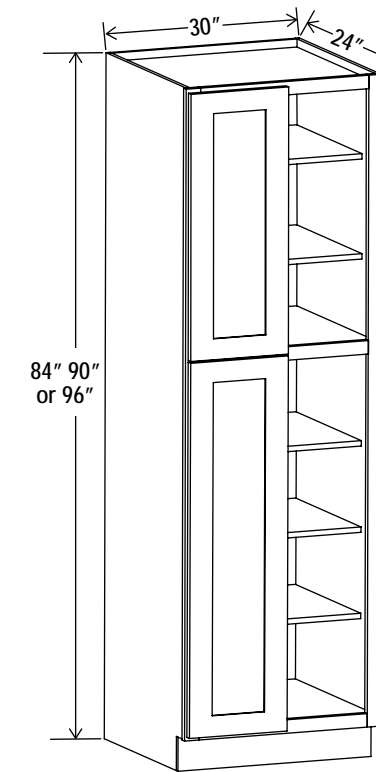

Two adjustable top shelves
Three bottom shelves
Note: Roll out shelf kits available

Utility Pantry

Item Code		W	H	D
U308424	Cabinet	30	84	24
	Top Door	14 3/4	29	3/4
	Bottom Door	14 3/4	49 1/4	3/4
U309024	Cabinet	30	90	24
	Top Door	14 3/4	35	3/4
	Bottom Door	14 3/4	49 1/4	3/4
U309624	Cabinet	30	96	24
	Top Door	14 3/4	41	3/4
	Bottom Door	14 3/4	49 1/4	3/4

*Asterisk indicates not available in all cabinet lines