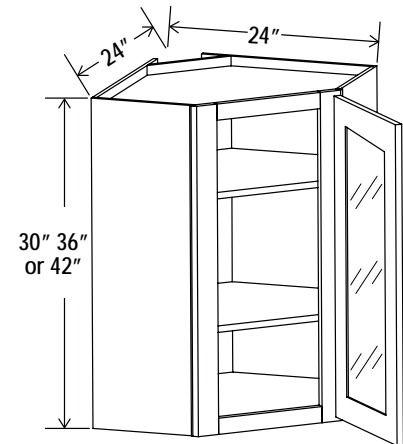

Clear glass included

Refrigerator Wall Cabinet

12"H

Item Code		W	H	D
W301224	Cabinet	30	12	24
	Door	14 3/4	11	3/4
W331224	Cabinet	33	12	24
	Door	16 1/4	11	3/4
W361224	Cabinet	36	12	24
	Door	17 3/4	11	3/4
W421224*	Cabinet	42	12	24
	Door	20 3/4	11	3/4