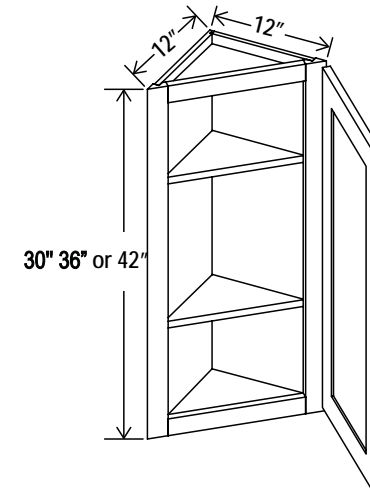

Wall Easy Reach Corner Cabinet

24"W

Item Code		W	H	D
WER2430	Cabinet	24	30	12
	Door	10 5/8	29	3/4
WER2436	Cabinet	24	36	12
	Door	10 5/8	35	3/4
WER2442	Cabinet	24	42	12
	Door	10 5/8	41	3/4

12"W

Angle Wall Cabinet

Item Code		W	H	D
AW1230	Cabinet	12	30	12
	Door	15 5/8	29	3/4
AW1236	Cabinet	12	36	12
	Door	15 5/8	35	3/4
AW1242	Cabinet	12	42	12
	Door	15 5/8	41	3/4

Microwave Wall Cabinet

27"W

Item Code		W	H	D
M02730	Cabinet	27	30	12
	Door	13 1/4	9 1/4	3/4
M02736	Cabinet	27	36	12
	Door	13 1/4	15 1/4	3/4
M02742	Cabinet	27	42	12
	Door	13 1/4	21 1/4	3/4

Opening Dimensions: 24 W x 17 3/4 H

6"W

Open End Shelf

Item Code		W	H	D
OE630	Cabinet	6	30	12
OE636	Cabinet	6	36	12
OE642	Cabinet	6	42	12

Matching color interior

Microwave Wall Cabinet

30"W

Item Code		W	H	D
M03030	Cabinet	30	30	12
	Door	14 3/4	9 1/4	3/4
M03036	Cabinet	30	36	12
	Door	14 3/4	15 1/4	3/4
M03042	Cabinet	30	42	12
	Door	14 3/4	21 1/4	3/4

Opening Dimensions: 27 W x 17 3/4 H

6"H

Wall Wine Cube Cabinet

Item Code		W	H	D
WRC630	Cabinet	30	6	12

*Asterisk indicates not available in all cabinet lines