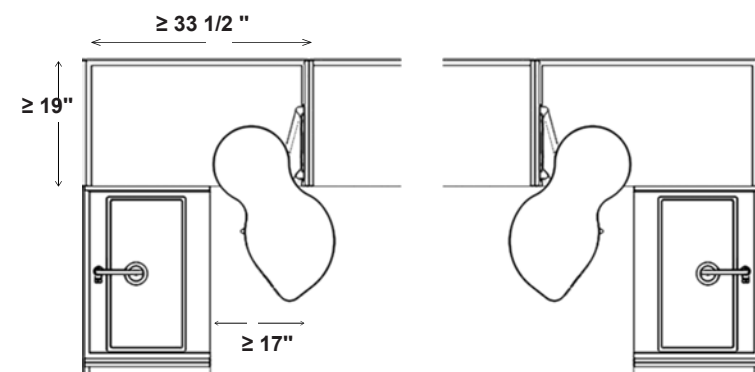

Tray For BBC42 and BBC45

Item Code
Tray-BBC