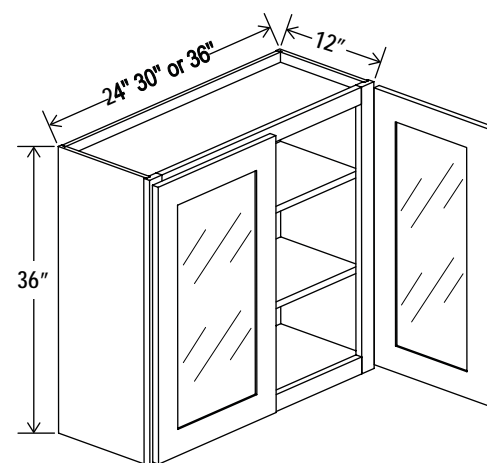

Clear glass included

36"H

24"W

Diagonal Corner Wall Glass Door

Item Code		W	H	D
DCW2412GD	Cabinet	24	12	12
	Door	15 1/4	11	3/4
DCW2415GD*	Cabinet	24	15	12
	Door	15 1/4	14	3/4