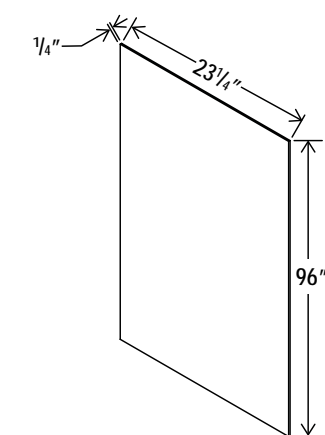

Tall Skin Veneer Panel

Item Code	L
USV2496	96