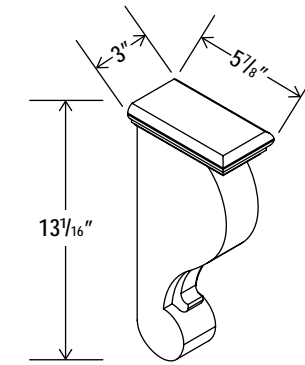

Corbel

Item Code
CBT