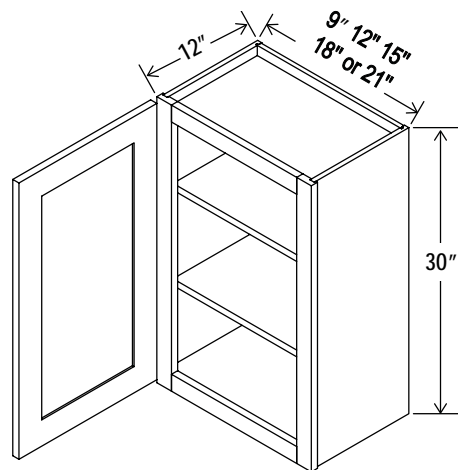

Two adjustable shelves

30"H

36"H