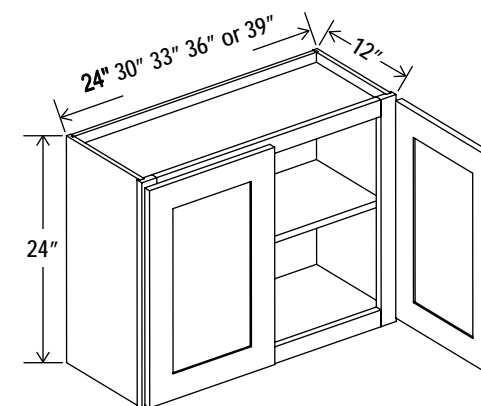

Wall Cabinet Double Door

Item Code		W	H	D
W2424*	Cabinet	24	24	12
	Door	11 3/4	23	3/4
W3024	Cabinet	30	24	12
	Door	14 3/4	23	3/4
W3324	Cabinet	33	24	12
	Door	16 1/4	23	3/4
W3624	Cabinet	36	24	12
	Door	17 3/4	23	3/4
W3924*	Cabinet	39	24	12
	Door	19 1/4	23	3/4

*Asterisk indicates not available in all cabinet lines