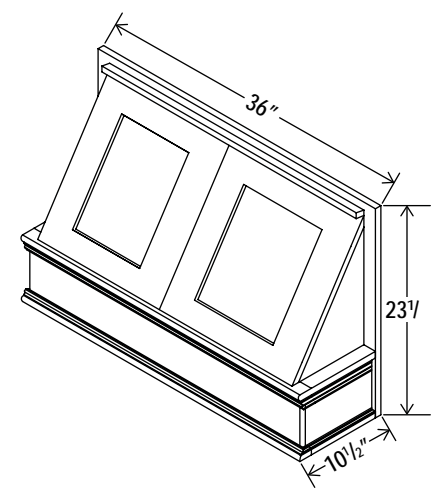

### Wall Tower Cabinet

Item Code		W	H	D
<b>W2D1860*</b>	Cabinet	18	60	12
	Door	17 1/2	41	3/4
	Drawer	17 1/2	8 3/4	3/4

\*Asterisk indicates not available in all cabinet lines

Hood

Item Code

Hood