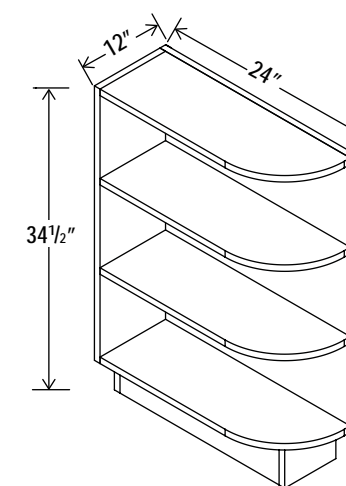

Base End Shelf

Item Code		W	H	D
BES12	Cabinet	12	34 1/2	24

*Asterisk indicates not available in all cabinet lines