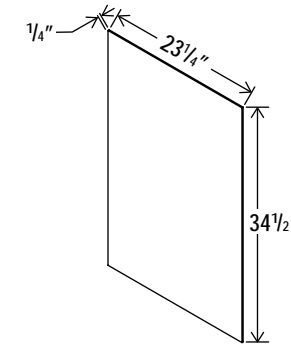

Base Skin Veneer Panel

Item Code	L
BSV	34 1/2