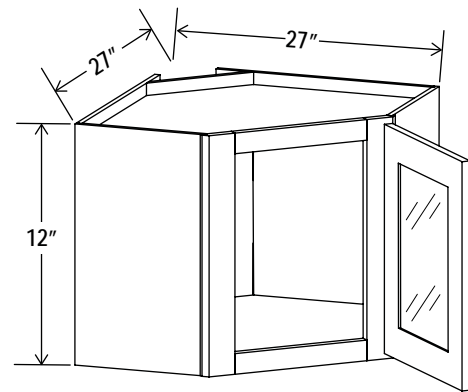

Diagonal Corner Wall Glass Door

27"W

Item Code		W	H	D
DCW2712GD	Cabinet	24	12	15
	Door	15 1/4	11	3/4

Clear glass included

Diagonal Corner Wall Glass Door

24"W

Item Code		W	H	D
DCW2430GD	Cabinet	24	30	12
	Door	15 1/4	29	3/4
DCW2436GD	Cabinet	24	36	12
	Door	15 1/4	35	3/4
DCW2442GD	Cabinet	24	42	12
	Door	15 1/4	41	3/4