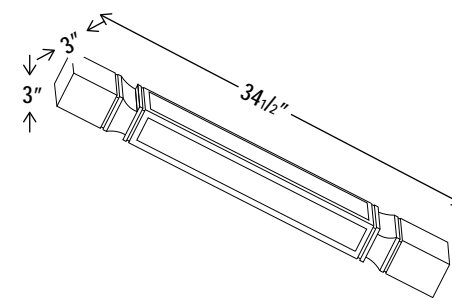

Square Decorative Leg

Item Code
SLDL