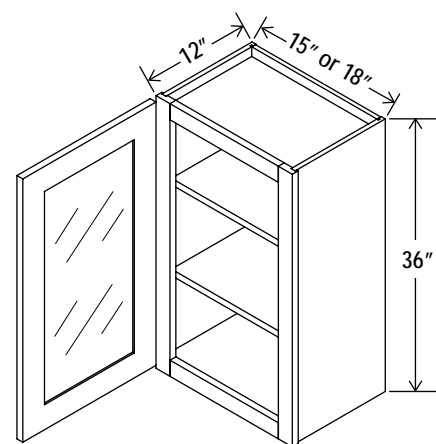

Wall Cabinet Single Glass Door

Item Code		W	H	D
W1536GD	Cabinet	15	36	12
	Door	14 1/2	35	3/4
W1836GD	Cabinet	18	36	12
	Door	17 1/2	35	3/4

Clear glass included

36"H

42"H

Wall Cabinet Double Glass Doors

Item Code		W	H	D
W2442GD	Cabinet	24	42	12
	Door	11 3/4	41	3/4
W3042GD	Cabinet	30	42	12
	Door	14 3/4	41	3/4
W3642GD*	Cabinet	36	42	12
	Door	17 3/4	41	3/4