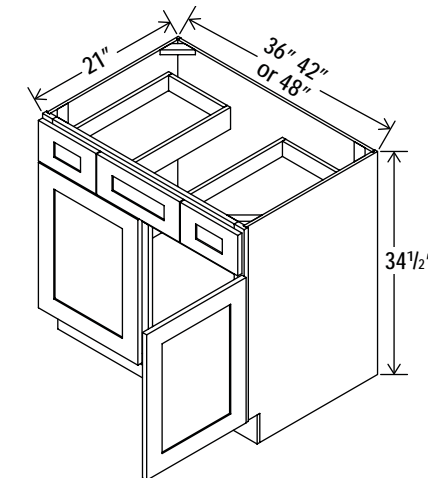

Vanity Drawer Base Cabinet

Item Code		W	H	D
3DVB12	Cabinet	12	34 1/2	21
	Top Drawer	11 1/2	6 1/4	3/4
	Bottom Drawer	11 1/2	11 1/8	3/4
3DVB15	Cabinet	15	34 1/2	21
	Top Drawer	14 1/2	6 1/4	3/4
	Bottom Drawer	14 1/2	11 1/8	3/4
3DVB18	Cabinet	18	34 1/2	21
	Top Drawer	17 1/2	6 1/4	3/4
	Bottom Drawer	17 1/2	11 1/8	3/4
3VDB21*	Cabinet	21	34 1/2	21
	Top Drawer	20 1/2	6 1/4	3/4
	Bottom Drawer	20 1/2	11 1/8	3/4
3VDB24*	Cabinet	24	34 1/2	21
	Top Drawer	23 1/2	6 1/4	3/4
	Bottom Drawer	23 1/2	11 1/8	3/4

Vanity Combo

Item Code		W	H	D
V30TDL*	Cabinet	30	34 1/2	21
	Door	17 1/2	22 1/2	3/4
	False Drawer	29 1/2	6 1/4	3/4
	Bottom Drawer	11 1/2	11 1/8	3/4
V30TDR*	Cabinet	30	34 1/2	21
	Door	17 1/2	22 1/2	3/4
	False Drawer	29 1/2	6 1/4	3/4
	Bottom Drawer	11 1/2	11 1/8	3/4
V33TDL*	Cabinet	33	34 1/2	21
	Door	20 1/2	22 1/2	3/4
	False Drawer	32 1/2	6 1/4	3/4
	Bottom Drawer	11 1/2	11 1/8	3/4
V33TDR*	Cabinet	33	34 1/2	21
	Door	20 1/2	22 1/2	3/4
	False Drawer	32 1/2	6 1/4	3/4
	Bottom Drawer	11 1/2	11 1/8	3/4

Vanity Combo

Item Code		W	H	D
V36TDL	Cabinet	36	34 1/2	21
	Door	11 3/4	22 1/2	3/4
	False Drawer	35 1/2	6 1/4	3/4
	Bottom Drawer	11 1/2	11 1/8	3/4
V36TDR	Cabinet	36	34 1/2	21
	Door	11 3/4	22 1/2	3/4
	False Drawer	35 1/2	6 1/4	3/4
	Bottom Drawer	11 1/2	11 1/8	3/4
V42TDL*	Cabinet	42	34 1/2	21
	Door	14 3/4	22 1/2	3/4
	False Drawer	41 1/2	6 1/4	3/4
	Bottom Drawer	11 1/2	11 1/8	3/4
V42TDR*	Cabinet	42	34 1/2	21
	Door	14 3/4	22 1/2	3/4
	False Drawer	41 1/2	6 1/4	3/4
	Bottom Drawer	11 1/2	11 1/8	3/4

*Asterisk indicates not available in all cabinet lines

Vanity Combo

Item Code		W	H	D
V3021DL	Cabinet	30	34 1/2	21
	Door	17 1/2	22 1/2	3/4
	False Drawer	17 1/2	6 1/4	3/4
	Top Drawer	11 1/2	6 1/4	3/4
	Bottom Drawer	11 1/2	11 1/8	3/4
V3021DR	Cabinet	30	34 1/2	21
	Door	17 1/2	22 1/2	3/4
	False Drawer	17 1/2	6 1/4	3/4
	Top Drawer	11 1/2	6 1/4	3/4
	Bottom Drawer	11 1/2	11 1/8	3/4

Vanity Combo