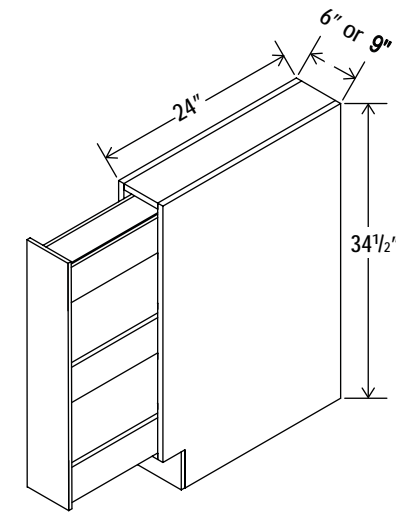

Spice Pull Base Cabinet

Item Code		W	H	D
SPB6	Cabinet	6	34 1/2	24
	Drawer	5 1/2	29	3/4
SPB9	Cabinet	9	34 1/2	24
	Drawer	8 1/2	29	3/4