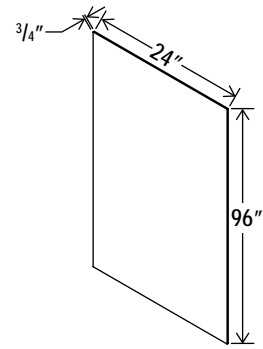

Shelf Board

Item Code	L
S2496	96