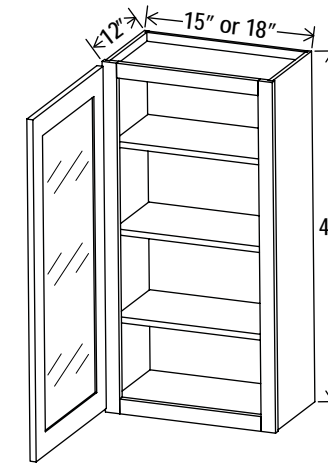

Wall Cabinet Single Glass Door

Item Code		W	H	D
W1542GD	Cabinet	15	42	12
	Door	14 1/2	41	3/4
W1842GD	Cabinet	18	42	12
	Door	17 1/2	41	3/4

Clear glass included