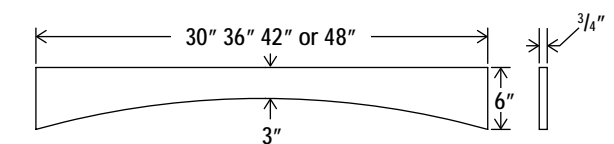

Arched Valance

Item Code
VA30
VA36
VA42
VA48

*Asterisk indicates not available in all cabinet lines