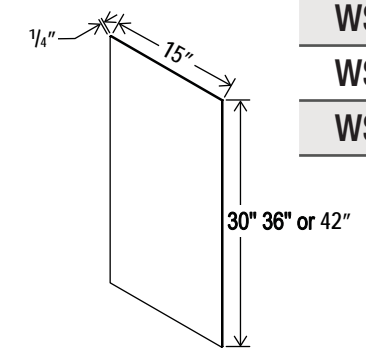

Wall Skin Panel

Item Code	L
WSV30	30
WSV36	36
WSV42	42