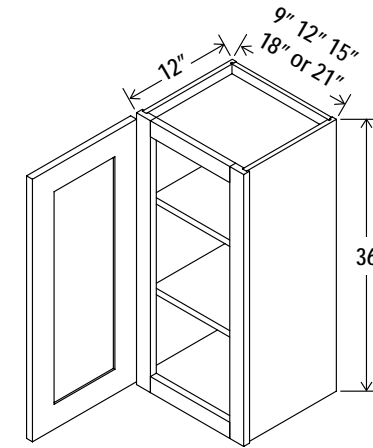

Two adjustable shelves

Wall Cabinet Single Door

Item Code		W	H	D
W0936	Cabinet	9	36	12
	Door	8 1/2	35	3/4
W1236	Cabinet	12	36	12
	Door	11 1/2	35	3/4
W1536	Cabinet	15	36	12
	Door	14 1/2	35	3/4
W1836	Cabinet	18	36	12
	Door	17 1/2	35	3/4
W2136	Cabinet	21	36	12
	Door	20 1/2	35	3/4

Wall Cabinet Single Door

Item Code		W	H	D
W0930	Cabinet	9	30	12
	Door	8 1/2	29	3/4
W1230	Cabinet	12	30	12
	Door	11 1/2	29	3/4
W1530	Cabinet	15	30	12
	Door	14 1/2	29	3/4
W1830	Cabinet	18	30	12
	Door	17 1/2	29	3/4
W2130	Cabinet	21	30	12
	Door	20 1/2	29	3/4