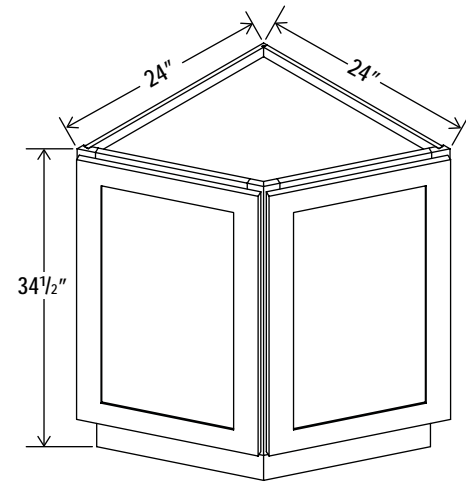

Base End Cabinet

Item Code		W	H	D
BEC24	Cabinet	24	34 1/2	24
	Door	17 5/8	29	3/4