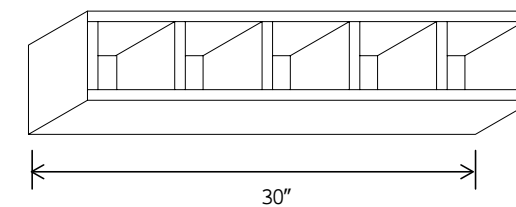

6"H

Wall Wine Cube Cabinet

Item Code		W	H	D
WRC630	Cabinet	30	6	12

*Asterisk indicates not available in all cabinet lines