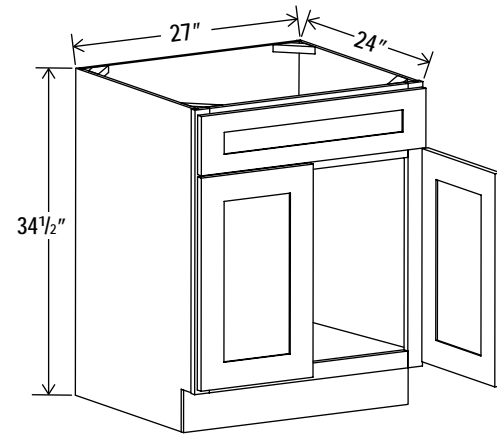

Sink Base

Item Code		W	H	D
SB27	Cabinet	27	34 1/2	24
	Door	13 1/4	22 1/2	3/4
	Drawer	26 1/2	6 1/4	3/4

One dummy drawer