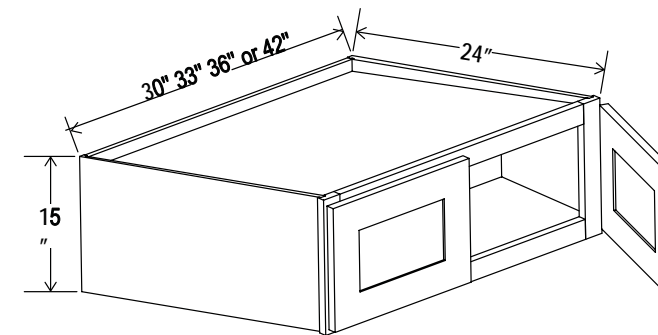

Refrigerator Wall Cabinet

Item Code		W	H	D
W301524	Cabinet	30	15	24
	Door	14 3/4	14	3/4
W331524	Cabinet	33	15	24
	Door	16 1/4	14	3/4
W361524	Cabinet	36	15	24
	Door	17 3/4	14	3/4
W421524*	Cabinet	42	15	24
	Door	20 3/4	14	3/4

18"H

Refrigerator Wall Cabinet

Item Code		W	H	D
W301824	Cabinet	30	18	24
	Door	14 3/4	17	3/4
W331824	Cabinet	33	18	24
	Door	16 1/4	17	3/4
W361824	Cabinet	36	18	24
	Door	17 3/4	17	3/4
W421824*	Cabinet	42	18	24
	Door	20 3/4	17	3/4