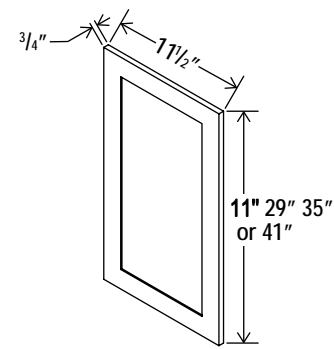

Wall Decorative Door Panel

Item Code	L
WDEP12*	11
WDEP30	29
WDEP36	35
WDEP42	41